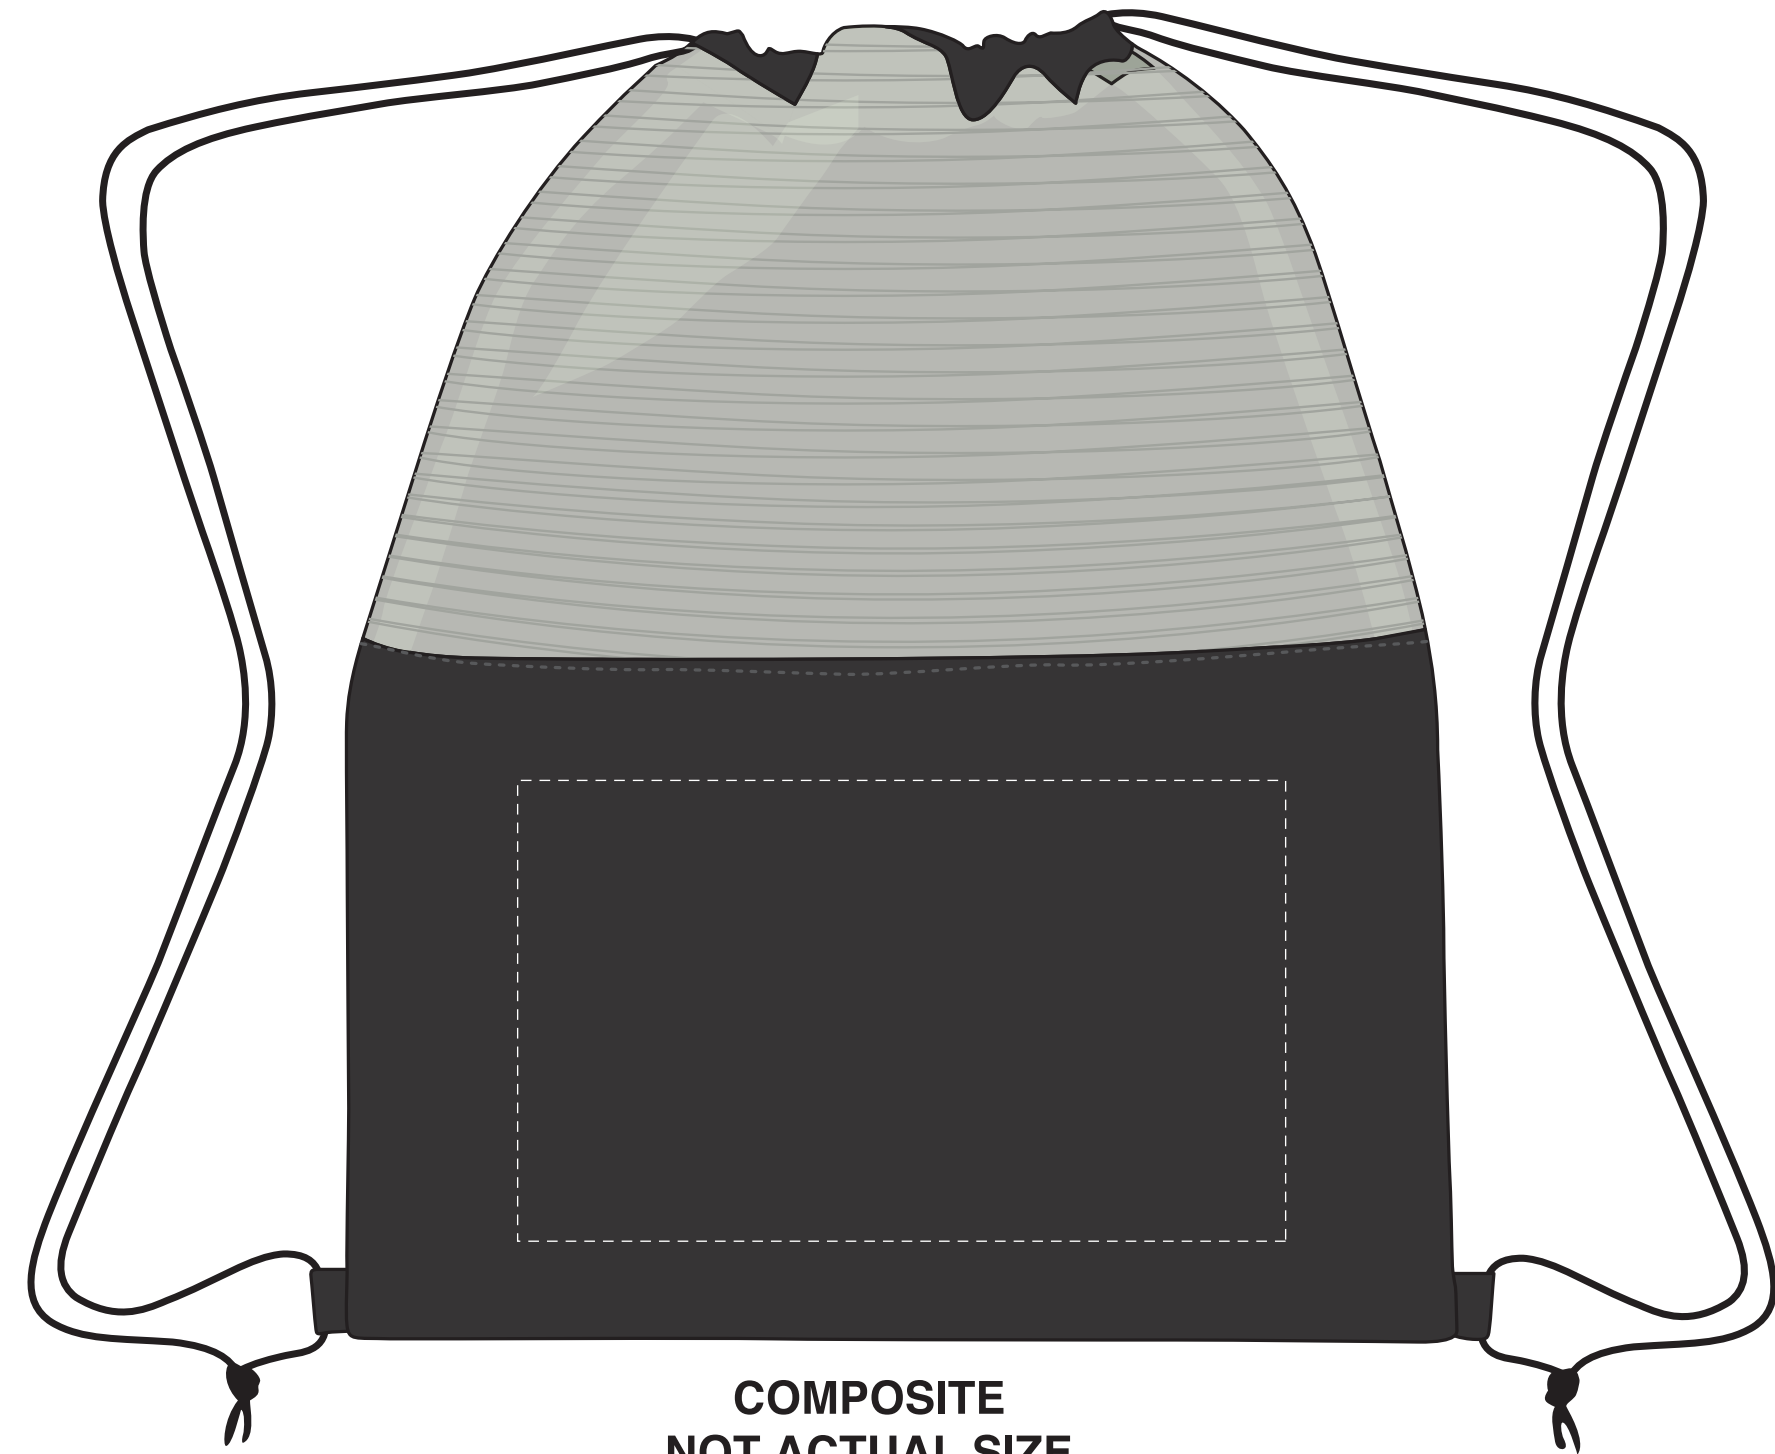

F.P.O.

**COMPOSITE
NOT ACTUAL SIZE**

Dashed Line For Imprint Area Only, Will Not Print.

	Artist/Date:	Item # : 3479	Proofing:
	Order #:	Imprint Size : 10" W x 6" H	
	Ship Date:	Imprint Type : Standard Silk-Screen or Transfer Colors	
	Imprint Color:		
	Item Color:		